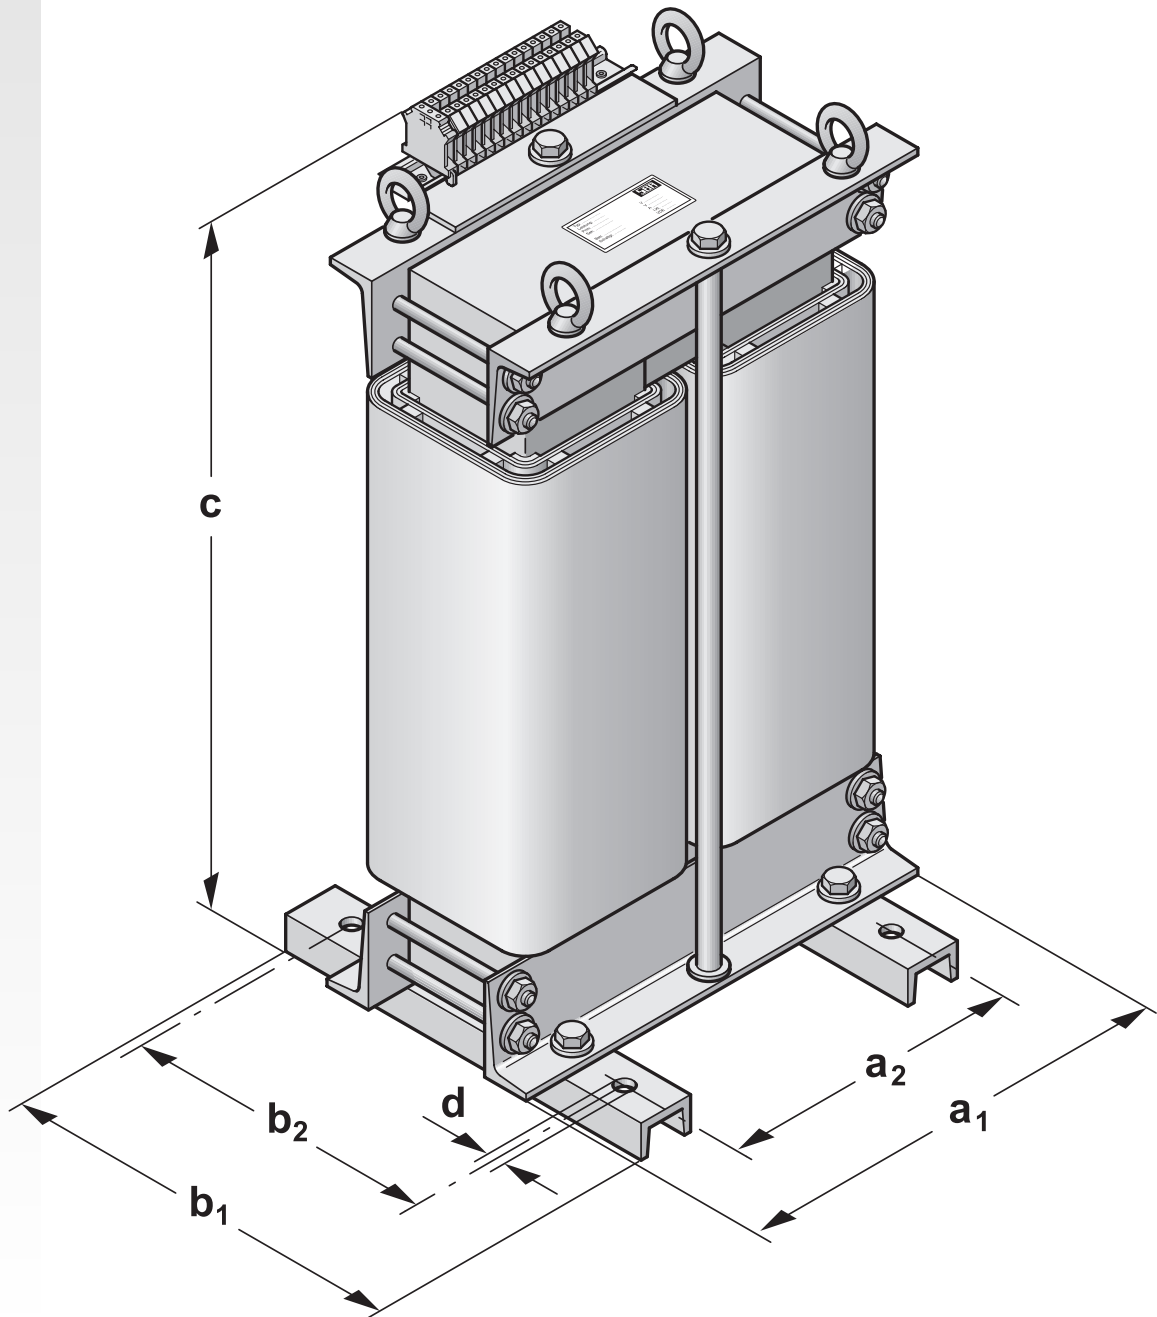

TYP A UTS SINGLE-PHASE POWER TRANSFORMERS

Construction

- ➔ Open construction (IP 00, incorporation up to max. IP 23)
- ➔ Separated windings
- ➔ Resting on U-sections
- ➔ Connections to safe-to-touch screw terminals in accordance with VBG 4 with self-releasing clamp (higher current ratings to studs or flat termination with bolt)
- ➔ High-grade, tropicalized vacuum impregnation in black polyester impregnating resin
- ➔ Wear-resistant, heat, UV and solvent resistant nameplate
- ➔ **Special versions** available on request

Overview

Size	Rated output kVA (DB)	Voltage rise in no-load appr. %	Total weight appr. kg	Copper weight appr. kg	a ₁	b ₁	a ₂	Dimensions b ₂ approx.mm	d	c
137	32	2.70	140.0	45.0	380	500	190	450	13	705
139	40	2.09	170.0	53.0	380	500	190	450	13	705
148	50	2.05	215.0	70.0	480	500	240	450	15	810
141	63	1.65	275.0	81.0	480	500	240	450	15	810
142	80	1.40	320.0	88.0	480	500	240	450	15	810
146	100	1.32	380.0	141.0	600	500	300	450	15	870
147	125	1.10	480.0	157.0	600	500	300	450	15	870
145	160	1.07	560.0	165.0	600	500	300	450	15	870