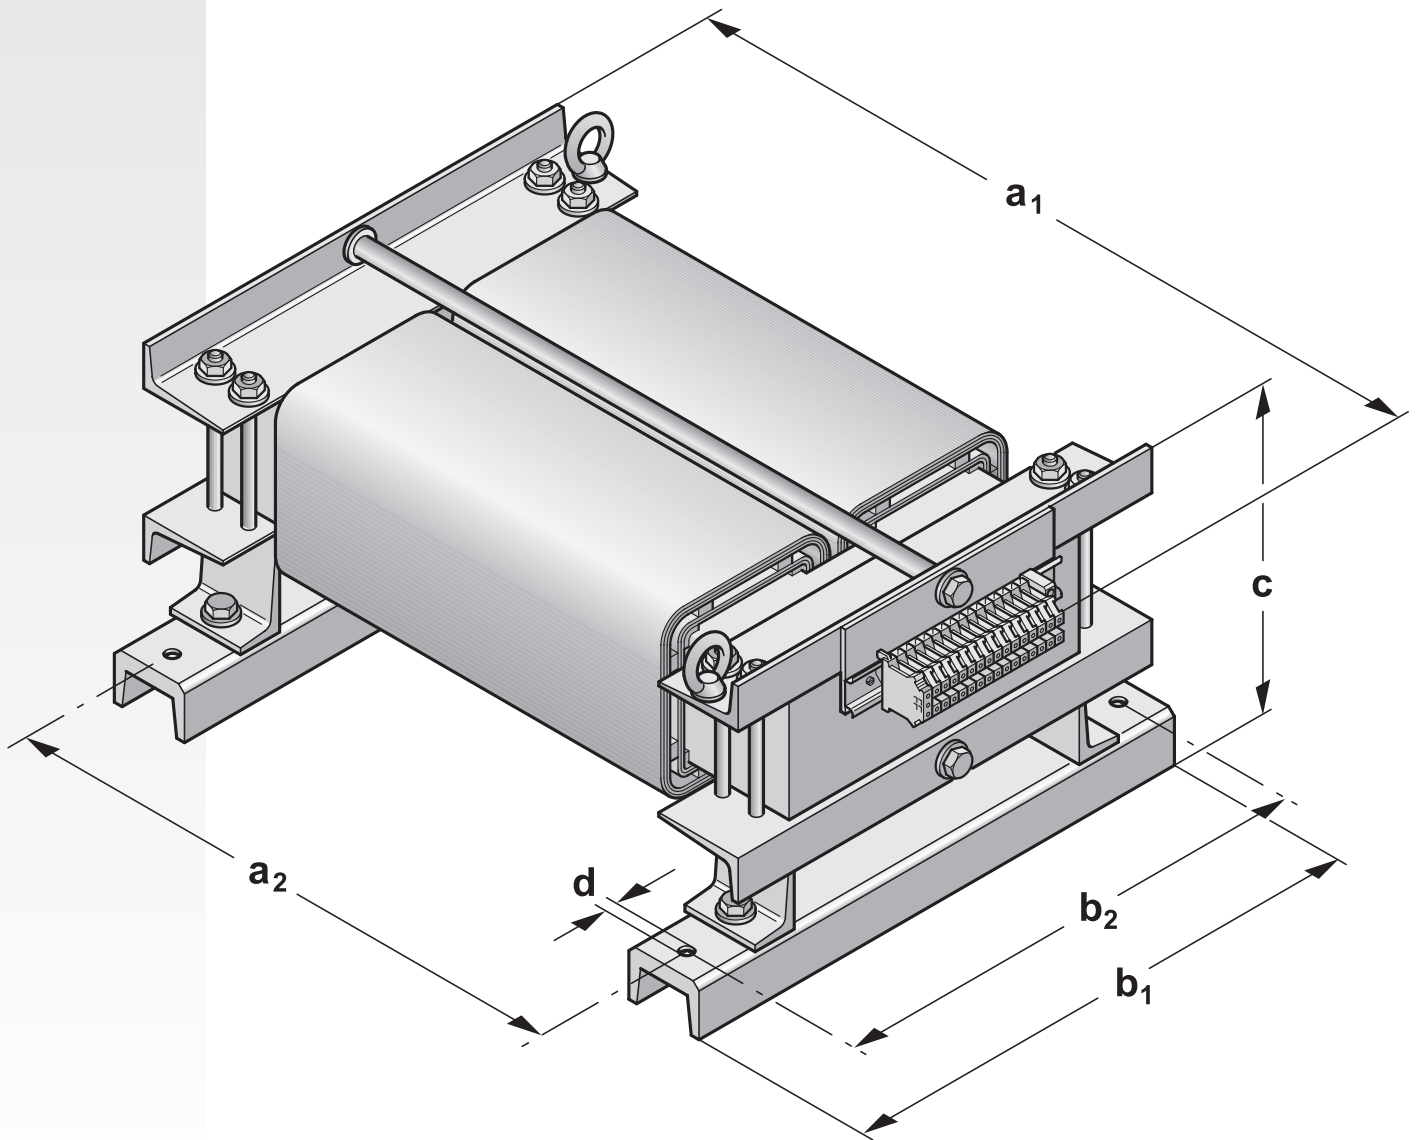

Type UTL

Single-phase power transformers up to 40 kVA to VDE 0570-2-1 / EN 61558-2-1
from 40 kVA to VDE 0532

Application

To supply electrical consumers with higher power consumption, e.g. furnaces, melting troughs, converter drives, production lines, etc. Customized specification and dimensions ensure optimal application.

SINGLE-PHASE POWER TRANSFORMERS

Construction

- ➔ Open construction (IP 00, incorporation up to max. IP 23)
- ➔ Separated windings
- ➔ Resting on U-sections
- ➔ Connections to safe-to-touch screw terminals in accordance with VBG 4 with self-releasing clamp (higher current ratings to studs or flat termination with bolt)
- ➔ High-grade, tropicalized vacuum impregnation in black polyester impregnating resin
- ➔ Wear-resistant, heat, UV and solvent resistant nameplate
- ➔ **Special versions** available on request

Overview

Size	Rated output	Short-circuit voltage	Total weight	Copper weight	a ₁	b ₁	Dimensions		d	c
	kVA (DB)	appr. %	appr. kg	appr.kg			a ₂	b ₂		
137	32	2.70	140.0	45.0	670	460	495	420	11	285
139	40	2.09	170.0	53.0	670	460	495	420	11	310
148	50	2.05	215.0	70.0	770	560	570	520	11	285
141	63	1.65	275.0	81.0	770	560	570	520	11	310
142	80	1.40	320.0	88.0	770	560	570	520	11	340
146	100	1.32	380.0	141.0	830	680	600	640	11	305
147	125	1.10	480.0	157.0	830	680	600	640	11	335
145	160	1.07	560.0	165.0	830	680	600	640	11	370