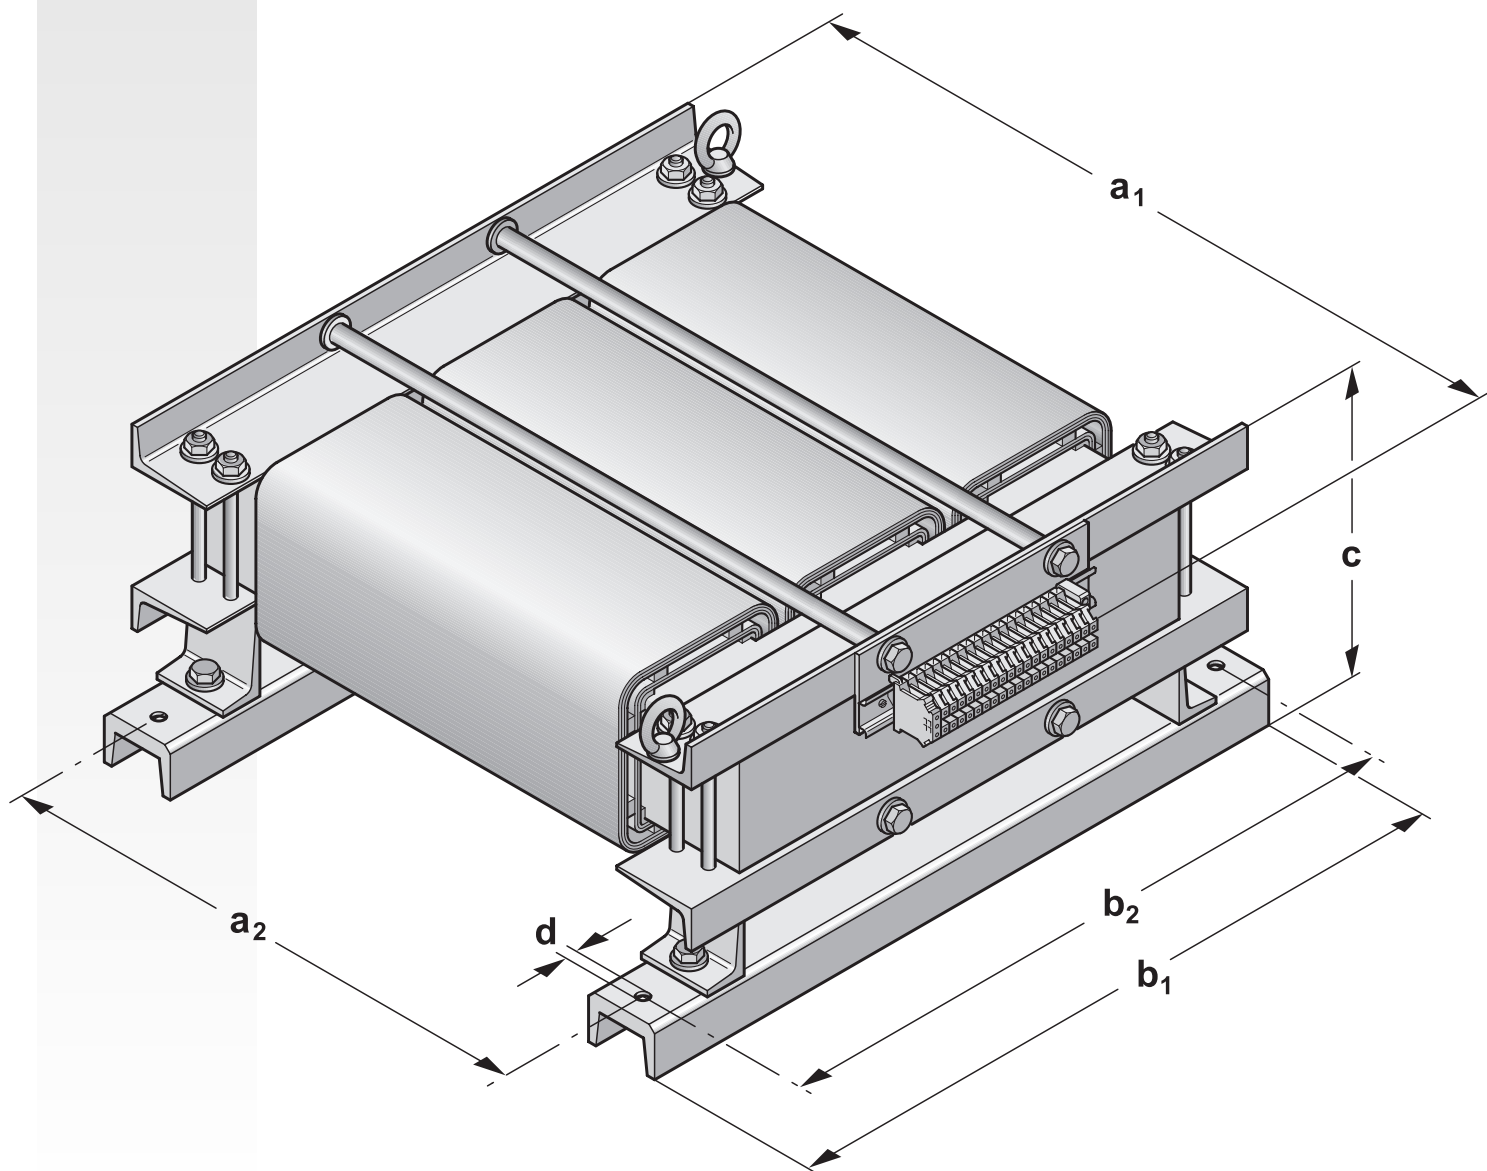

Type DTL

Three-phase transformers to VDE 0532

Application

To supply electrical consumers with higher power consumption, e.g. furnaces, melting troughs, converter drives, production lines, etc. Customized specification and dimensions ensure optimal application.

TYPE DTL

THREE-PHASE TRANSFORMERS

Construction

- ➔ Open construction (IP 00, incorporation up to max. IP 23)
- ➔ Separated winding
- ➔ Resting on U- sections
- ➔ Connections to safe-to-touch screw terminals in accordance with VBG 4 with self-releasing clamp (higher current ratings to studs or flat termination with bolt)
- ➔ High-grade, tropicalized vacuum impregnation in black polyester impregnating resin
- ➔ Wear-resistant, heat, UV and solvent resistant nameplate
- ➔ **Special versions** available on request

Overview

Size	Rated output	Short-circuit voltage u_r	Total-weight	Copper weight	a_1	b_1	Dimensions		d	c
	kVA (DB)						appr. %	appr. kg		
249	40	3.15	190.0	56.0	670	650	495	610	13	270
237	50	2.70	220.0	64.0	670	650	495	610	13	285
239	63	2.09	270.0	77.0	670	650	495	610	13	310
248	80	2.05	330.0	105.0	770	800	570	760	15	285
241	100	1.63	420.0	122.0	770	800	570	760	15	310
242	125	1.40	490.0	132.0	770	800	570	760	15	340
246	160	1.32	590.0	212.0	830	980	600	940	15	305
247	200	1.10	740.0	236.0	830	890	600	940	15	335
245	250	1.07	860.0	250.0	830	980	600	940	15	370