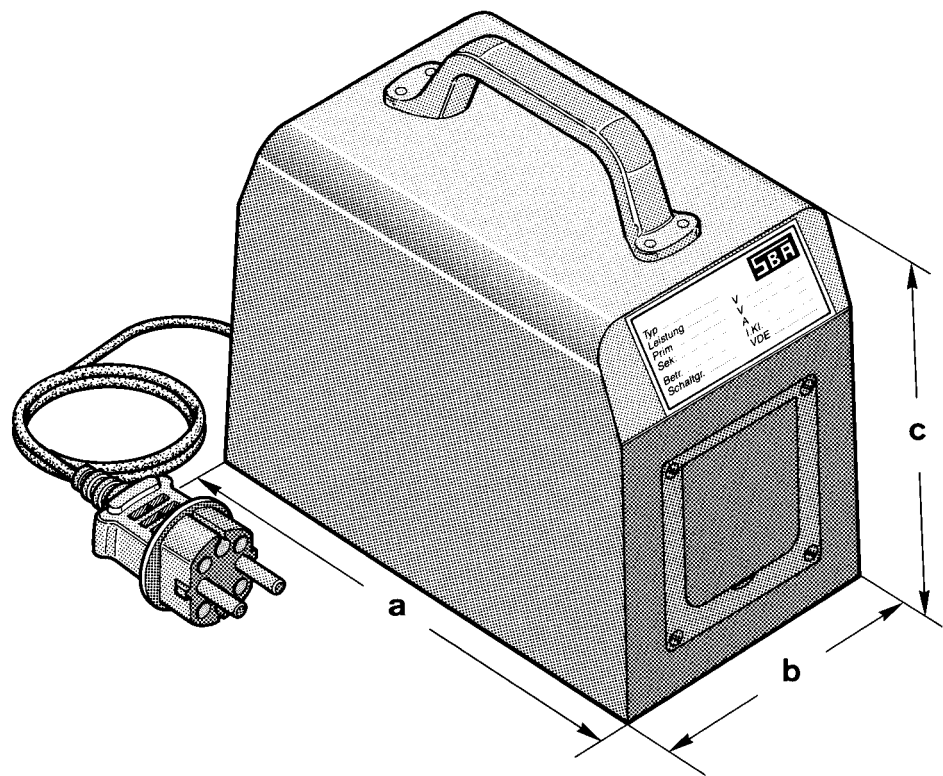

## Type GTV

Transportable isolating transformers to VDE 0570-2-4 / EN 61558-2-4

### Application

Transformer supplying a single electrical consumer if protection is by electrical separation (e.g. wet grinding machines, power tools for work inside boilers, etc.).

### Construction

- ➔ Encapsulated transformer
- ➔ Separated windings by **double/extra strong** insulation (safe separation)
- ➔ With sturdy carrying handle
- ➔ Input-side connection at 2m cable with injection-molded 2-pole plug
- ➔ Output-side connection to one 2-pole socket outlet
- ➔ Slow fuse in the input circuit, can be changed from outside
- ➔ Wear-resistant, heat, UV and solvent resistant nameplate