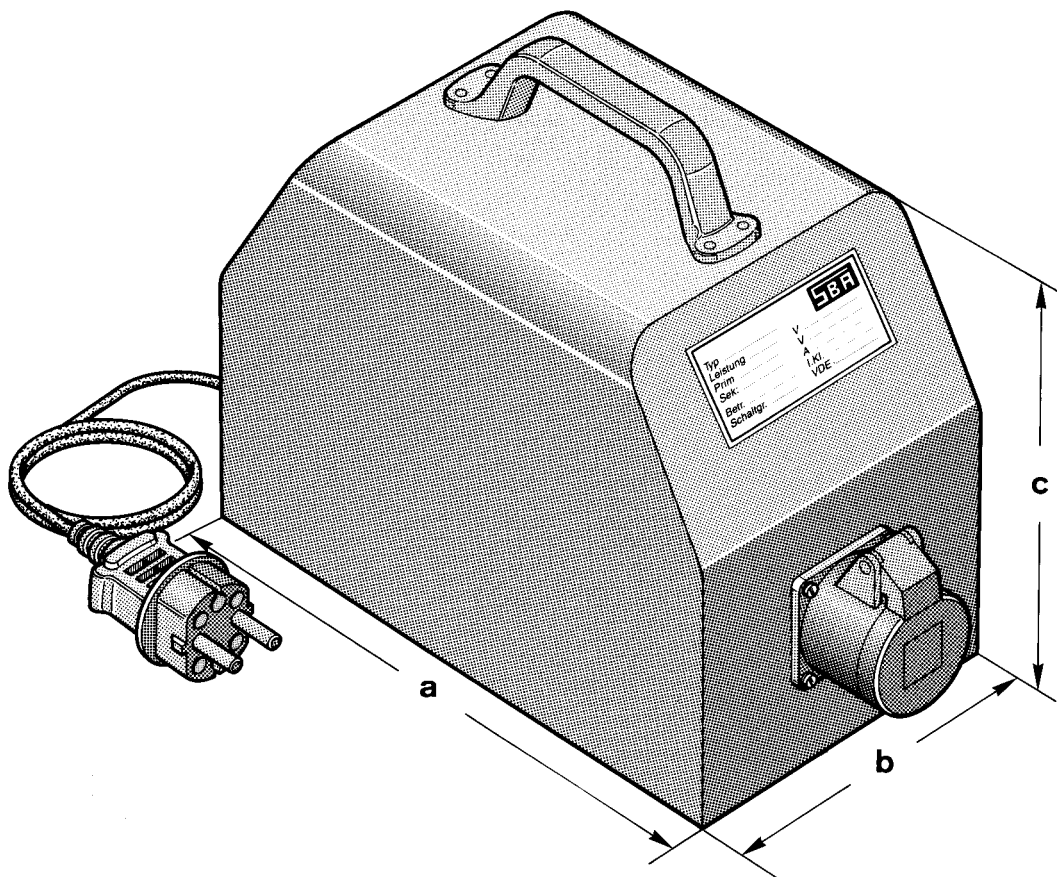

Type GSV

Transportable safety isolating transformers to VDE 0570-2-6 / EN 61558-2-6

Application

Transformers supplying electric circuits or devices working with safety extra-low voltage (SELV, max. 50 V) (e.g. wet grinding machines, power tools for work inside boilers, etc.).

TJPE GSV SINGLE-PHASE SAFEETY ISOLATING TRANSFORMERS

transportable version

Construction

- ➔ Encapsulated transformer
- ➔ Separated windings by **double/extra strong** insulation (safe separation)
- ➔ With sturdy carrying handle
- ➔ Input-side connection at 2m cable with injection-molded 2-pole plug
- ➔ Output-side connection to 1 CEE socket outlet
- ➔ Slow fuse in the input circuit, can be changed from outside
- ➔ Wear-resistant, heat, UV and solvent resistant nameplate
- ➔ **Special versions** available on request